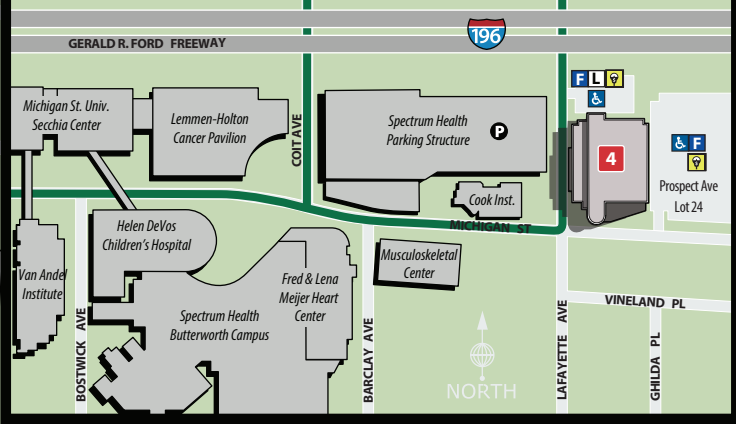

Cook-DeVos Center for Health Sciences Inset

BUILDING KEY

1. 140 Front Street Building (FRT)-B9
2. Beckering Family Carillon Tower-B6
3. Bicycle Factory (BIK)-B9
4. Cook-DeVos Center for Health Sciences (CHS)-G2
5. The Depot (DEP)-A7
6. Richard M. DeVos Center (DE)-B5,6
7. L.V. Eberhard Center (EC)-D6
8. Fred M. Keller Engineering Lab (KEB)-C6
9. John C. Kennedy Hall of Engineering (KEN)-C6
10. Peter F. Secchia Hall (SRH)-B7
11. L. William Seidman Center (SCB)-B,C8
12. Winter Hall (WIN)-A7
13. Electromagnetic Compatibility Center (ECC)-A8

PARKING FACILITIES

14. DeVos Lot-B5
15. Eberhard Lot-C6
16. Front Lot-B9
17. Fulton Lot-C7
18. Mount Vernon Lot-B7,8
19. Secchia Lot-B7
20. Seward Lot-A6
21. Seward Parking Ramp (SPL)-A5
22. Watson Lot-A8,9
23. Winter Lot-A7
24. Prospect Lot-G2

LEGEND

- Bus Route
- Bus Stop
- Off Campus Buildings
- Campus Buildings

PARKING KEY

- Off Campus Parking
- Faculty/Staff
- Disability Parking
- Loading Zone
- Residential (Pew)
- Student
- Visitor